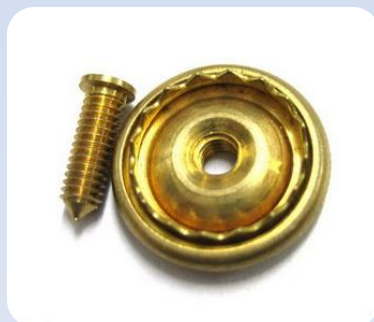

Shuen Fuh is your most reliable

GIFTWARE manufacture and supplier
in Taiwan.

Badge Clutch & Clutch Nail

識別證章配件

SF-10AG

SF-10AN